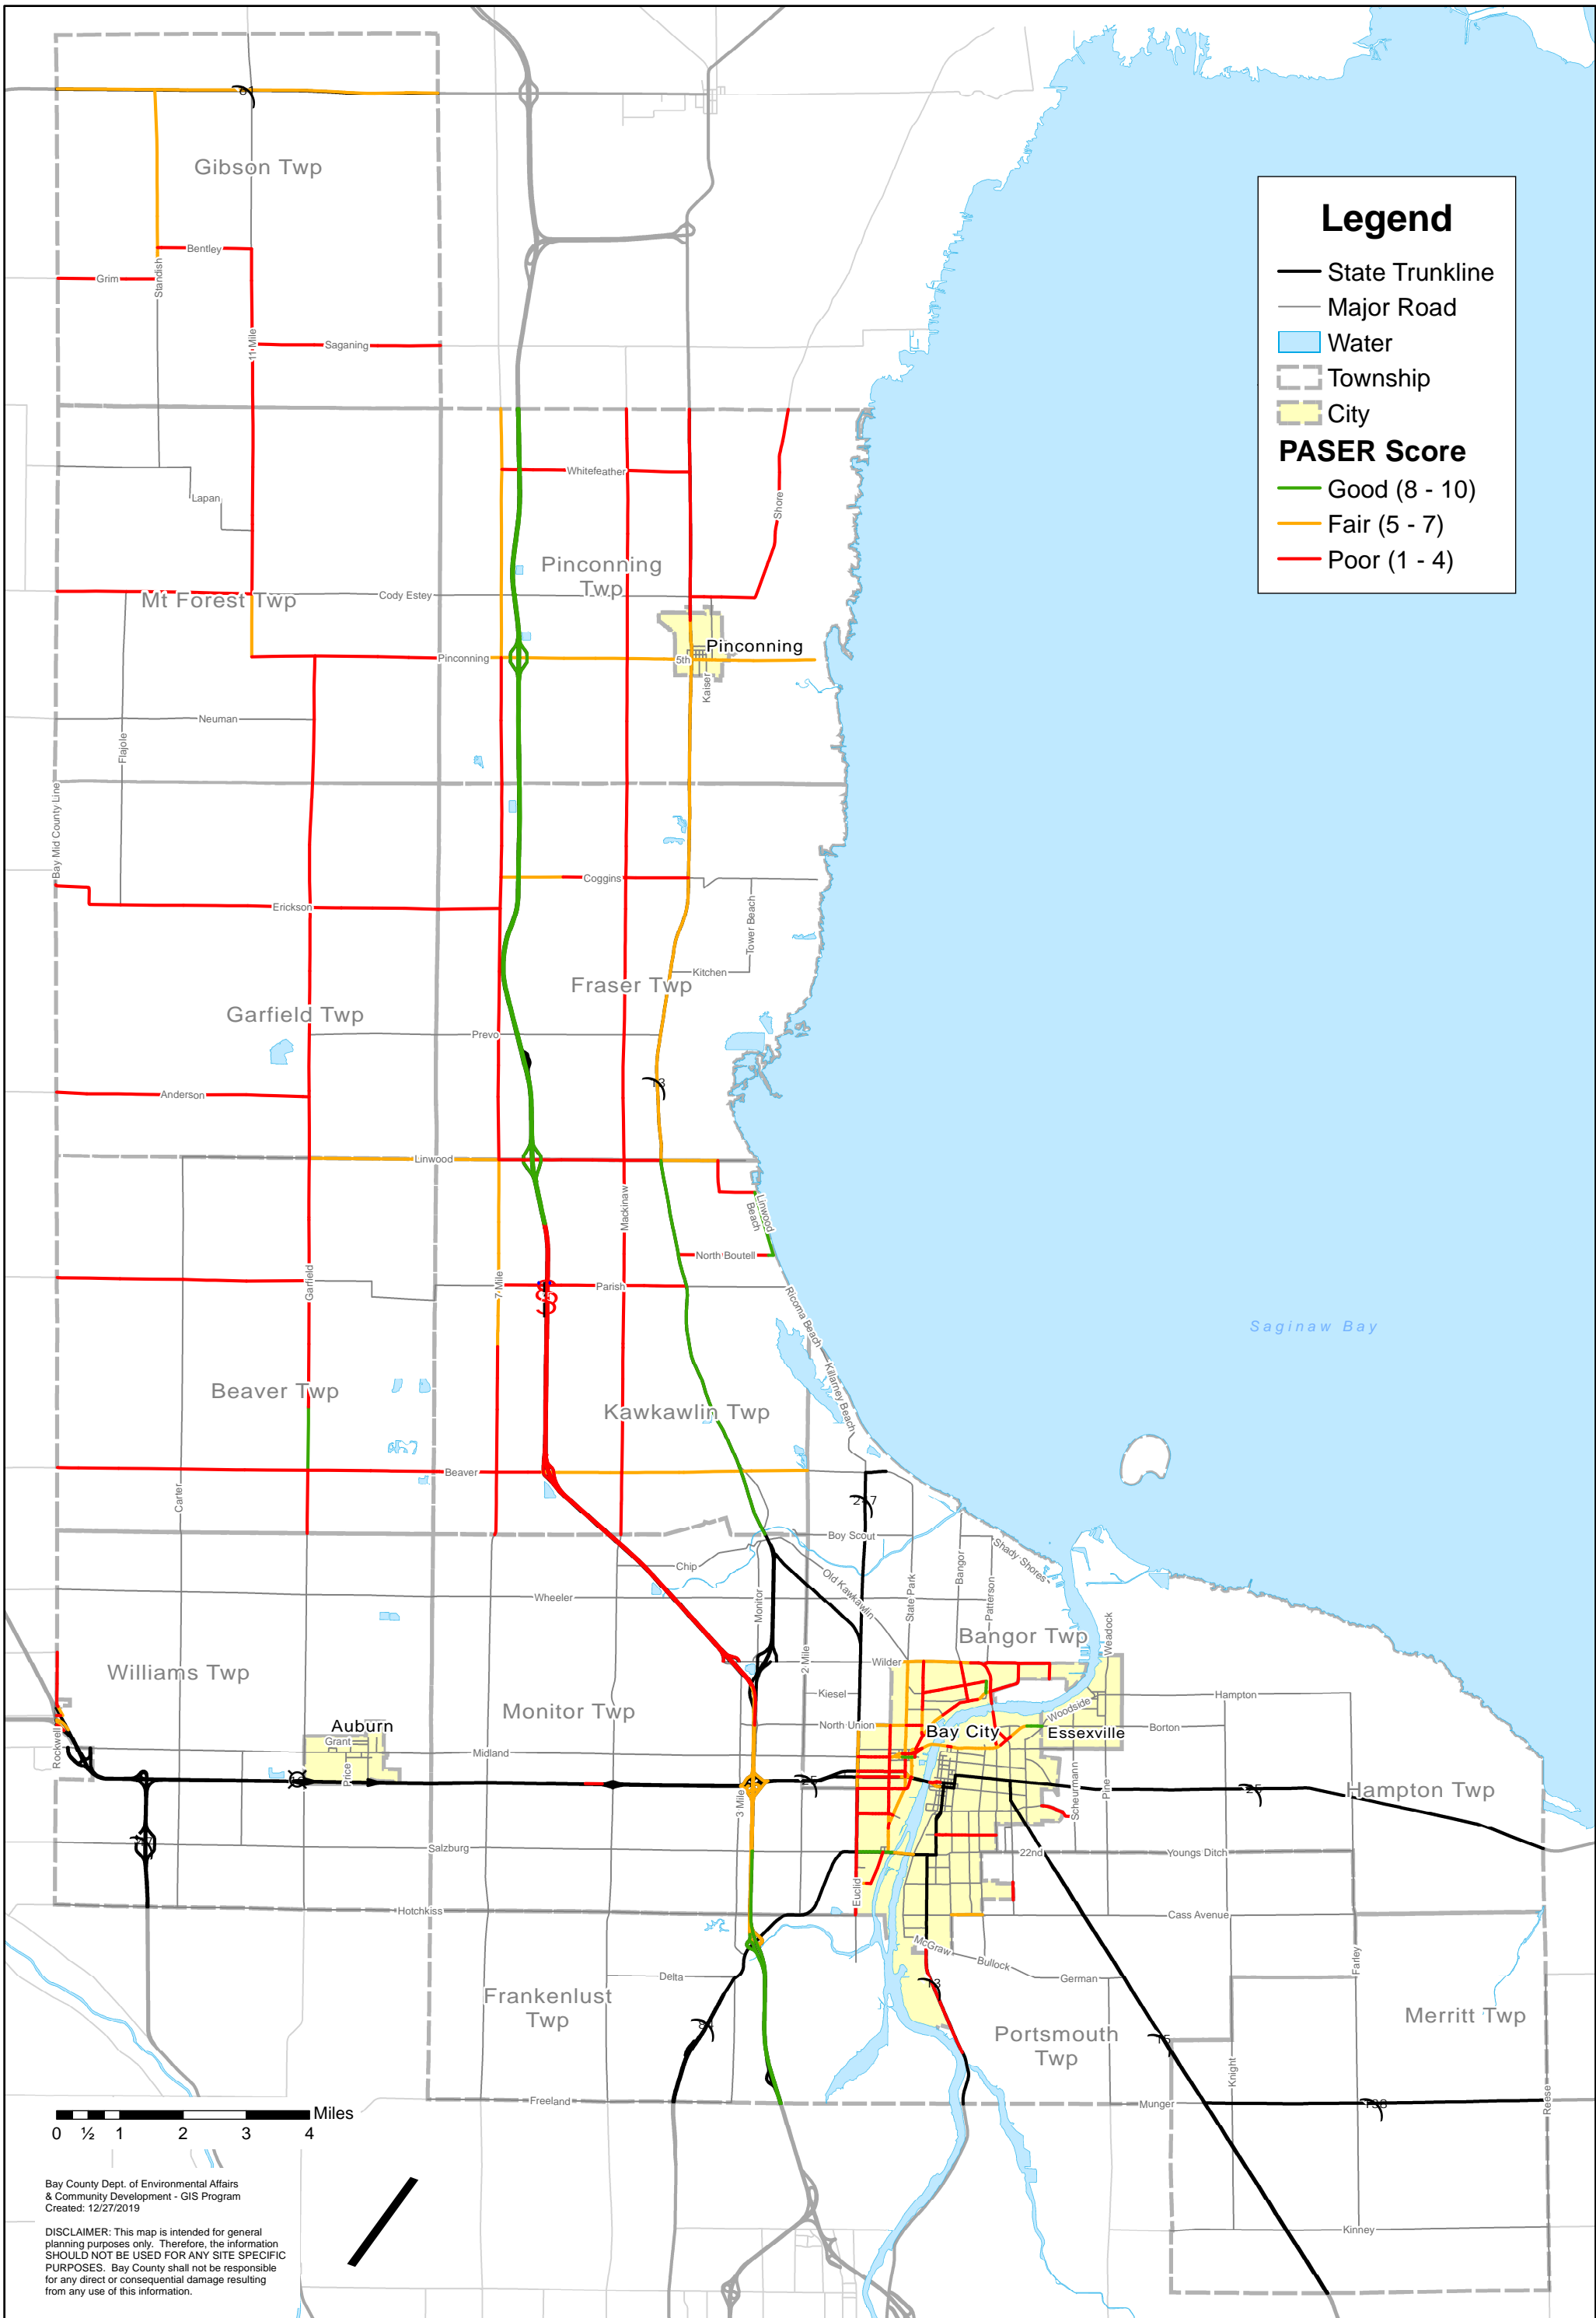

2019 Collected PASER Scores for Federal Aid Eligible Roads in Bay County, Michigan

Legend

- State Trunkline
- Major Road
- Water
- Township
- City

PASER Score

- Good (8 - 10)
- Fair (5 - 7)
- Poor (1 - 4)